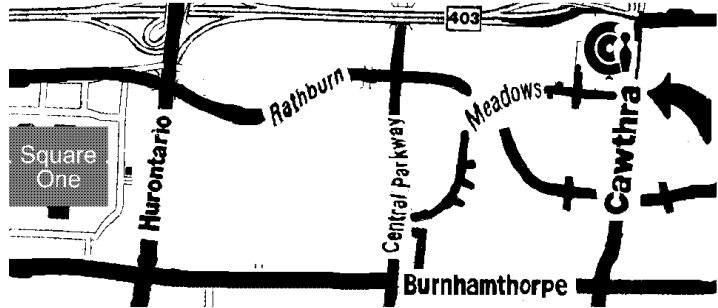

CENTRE BOWL

4300 Cawthra Rd
905-306-0043

Going North on Cawthra Entrance from Meadows
Coming from 403 Turn onto Cawthra First Driveway on Right
Inside Polish Cultural Centre
Shared parking with St. Maximillion Kolbe Church