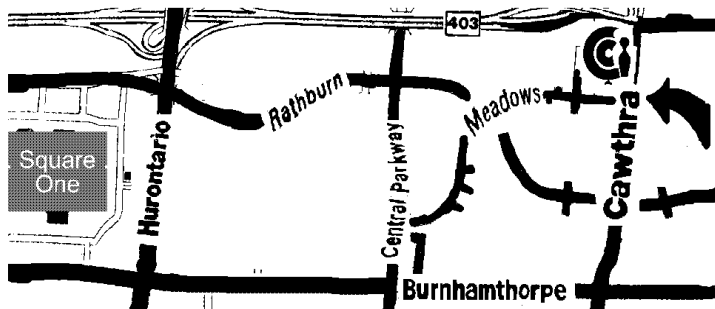

CENTRE BOWL

4300 Cawthra Rd
905-306-0043

Going North on Cawthra Entrance from Meadows
Coming from 403 Turn onto Cawthra First Driveway on Right
Inside Polish Cultural Centre
Shared parking with St. Maximillion Kolbe Church