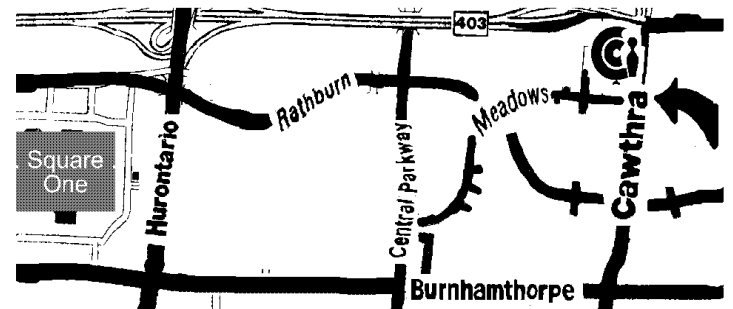

CENTRE BOWL

4300 Cawthra Rd
905-306-0043

Going North on Cawthra Entrance from Meadows
Coming from 403 Turn onto Cawthra First Driveway on Right
Inside Polish Cultural Centre
Shared parking with St. Maximillion Kolbe Church