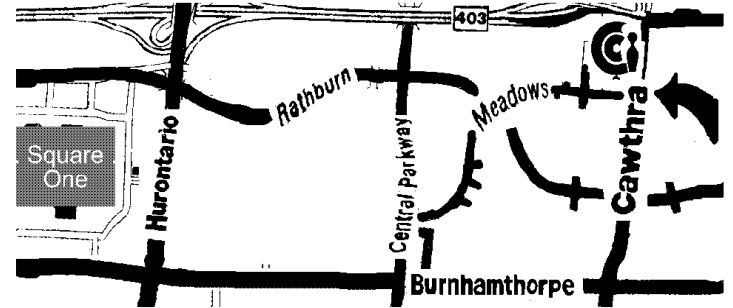

CENTRE BOWL

4300 Cawthra Rd
905-306-0043

Going North on Cawthra Entrance from Meadows
Coming from 403 Turn onto Cawthra First Driveway on Right
Inside Polish Cultural Centre
Shared parking with St. Maximillion Kolbe Church