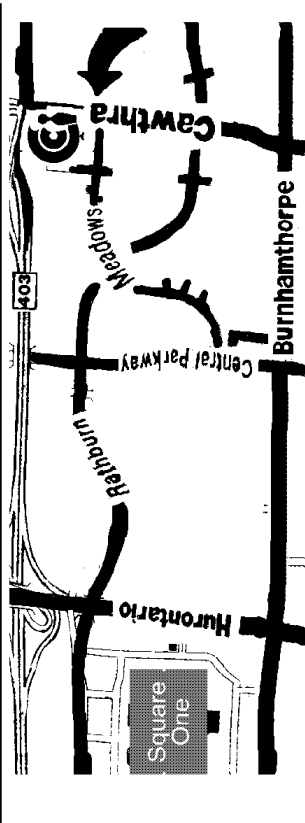

**CENTRE BOWL**  
4300 Cawthra Rd  
905-306-0043

Going North on Cawthra Entrance from Meadows  
Coming from 403 Turn onto Cawthra First Driveway on Right  
Inside Polish Cultural Centre  
Shared parking with St. Maximillion Kolbe Church

[www.centrebowl.com](http://www.centrebowl.com)

Please

RSVP to

Phone #

The Party will be  
Held at  
**CENTRE BOWL**

Map on Back

You Are  
Invited

To Join